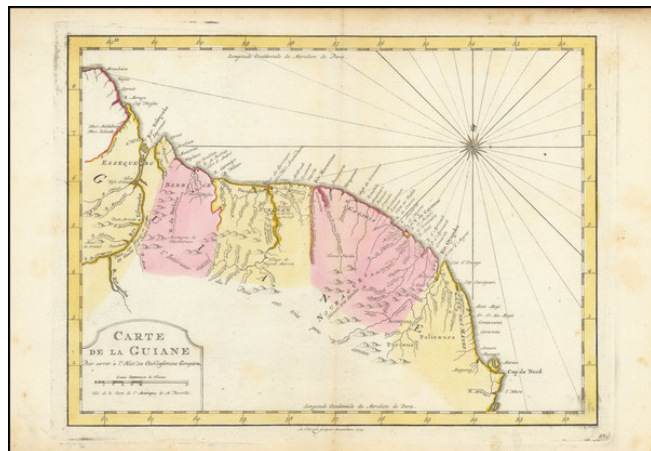

## Carte De La Guiane . . .

**Stock#:** 101725  
**Map Maker:** Krevelt  
**Date:** 1771  
**Place:** Amsterdam  
**Color:** Hand Colored  
**Condition:** VG  
**Size:** 12 x 8.5 inches  
**Price:** \$ 125.00

### Description:

Detailed regional map, extending from Amacahra and Riv. Essequibo to Cap de Nord and R. Arawari, with a decorative compass rose.

Scarce Dutch map, based upon an earlier map by Nicholas Bellin.