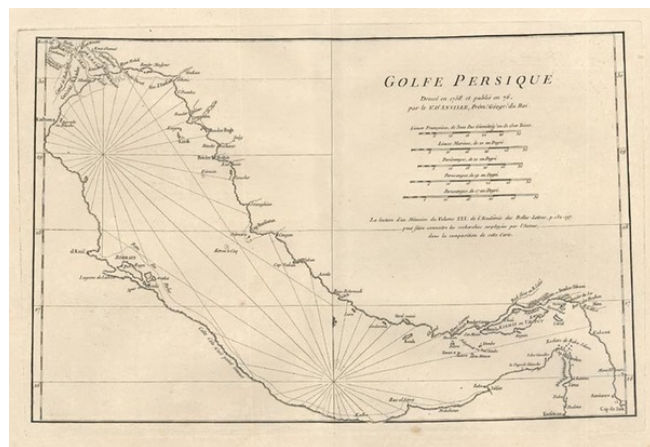

Barry Lawrence Ruderman Antique Maps Inc.

7407 La Jolla Boulevard
La Jolla, CA 92037

www.raremaps.com

(858) 551-8500
blr@raremaps.com

Golfe Persique Dresse en 1758 et publie en 76 . . .

Stock#: 10169
Map Maker: d'Anville
Date: 1776
Place: Paris
Color: Uncolored
Condition: VG
Size: 17.5 x 11 inches
Price: SOLD

Description:

Scarce coastal chart of the Persian Gulf, from Basrars to Cap de Jask and Kursekian. Highly detailed.

Detailed Condition: