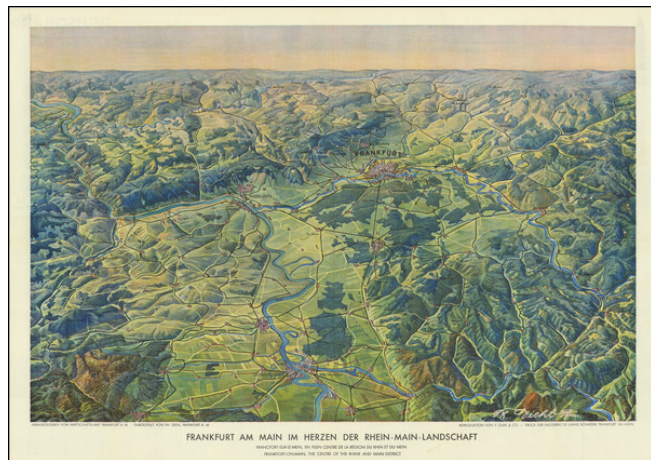

## Frankfurt Am Main Im Herzen Der Rhein-Main-Landschaft

**Stock#:** 101596  
**Map Maker:** Diehl  
**Date:** 1934  
**Place:** Frankfurt  
**Color:** Color  
**Condition:** VG  
**Size:** 22.7 x 15 inches  
**Price:** \$ 245.00

### Description:

*Detailed Bird's-Eye View of the area around Frankfurt, Wiesbaden, Ludwigshafen and Mannheim*

Fascinating view of the Frankfurt region shortly before the Second World War.

The verso provides a composite of images of the region's architectural treasures.