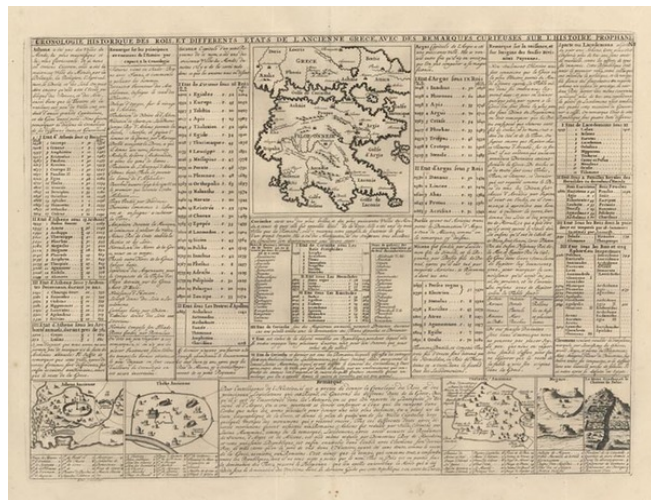

Stock#: 10122
Map Maker: Chatelain
Date: 1719
Place: Amsterdam
Color: Hand Colored
Condition: VG+
Size: 17 x 13 inches
Price: SOLD

Description:

Nice map of ancient Greece with a plan of Athens, a plan of Theves, a plan of Corinthia and birdseye views of Megare and Mont Synthus and Chateau de Delos. A finely engraved chart from Chatelain's monumental 7 volume Atlas Historique, on of the most famous and prolific works fo the early 18th century.