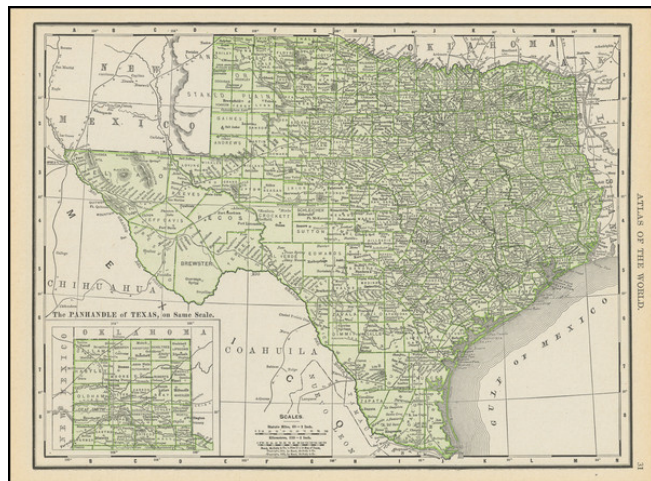

Barry Lawrence Ruderman Antique Maps Inc.

7407 La Jolla Boulevard
La Jolla, CA 92037

www.raremaps.com

(858) 551-8500
blr@raremaps.com

Texas [Oklahoma on verso]

Stock#: 101068
Map Maker: Rand McNally & Company
Date: 1911
Place: Chicago
Color: Color
Condition: VG+
Size: 12.5 x 9 inches
Price: SOLD

Description:

Detailed map of Texas, depicting counties and showing major railroad lines, etc.

The panhandle is featured in an inset map.

Detailed Condition:

Map of Oklahoma on verso.