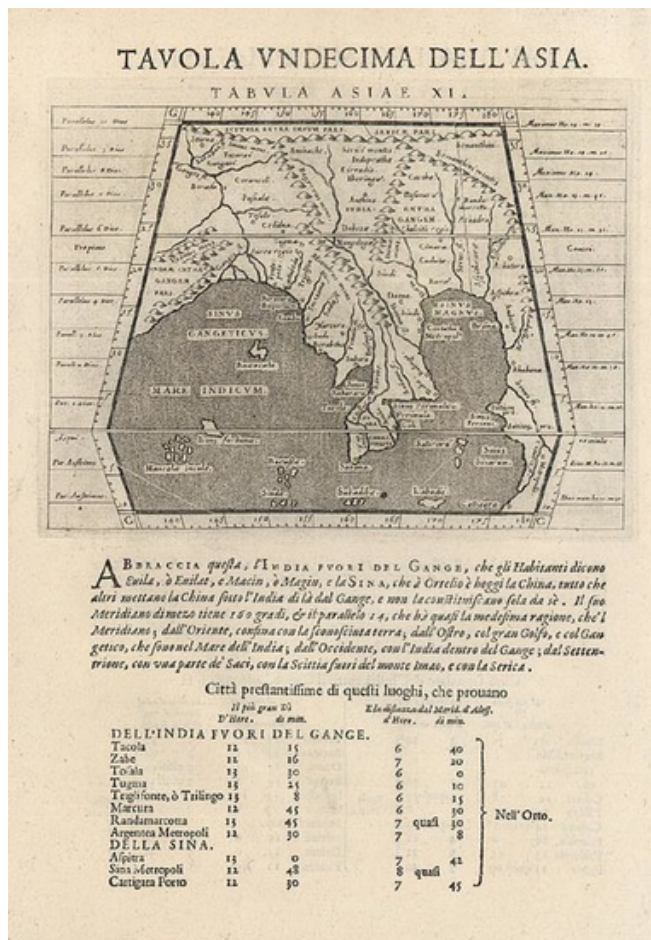

Barry Lawrence Ruderman Antique Maps Inc.

7407 La Jolla Boulevard
La Jolla, CA 92037

www.raremaps.com

(858) 551-8500
blr@raremaps.com

Tabula Asiae XI [India and Southeast Asia]

Stock#: 10076
Map Maker: Magini
Date: 1597
Place: Venice
Color: Uncolored
Condition: VG+
Size: 6.5 x 5 inches
Price: SOLD

Description:

Detailed map of Indian, the Indian Ocean and the Malaysian Peninsula, reflecting the ancient belief in a land locked Indian Ocean. From the 1597-98 edition of Magini's Geografia, based upon the work of Claudius Ptolemy. Map of Central Asia the Ganges on the verso.