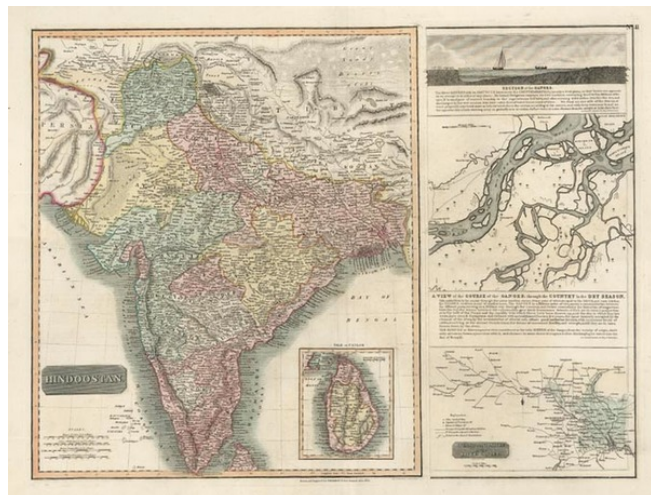

## Hindoostan [with] A View of the Course of the Ganges, etc.

**Stock#:** 10070  
**Map Maker:** Thomson  
**Date:** 1814  
**Place:** Edinburgh  
**Color:** Hand Colored  
**Condition:** VG  
**Size:** 24 x 18 inches  
**Price:** SOLD

### Description:

Scarce decorative map of Northern India, extending to Tibet, Persia, Lahore, Cabul and the Bay of Bengal. Includes two large inset plans of the Course and Navigation of the Ganges River and a decorative elevation of a Section of the River, with sailing boat, row boat, etc. From Thomson's New General Atlas.