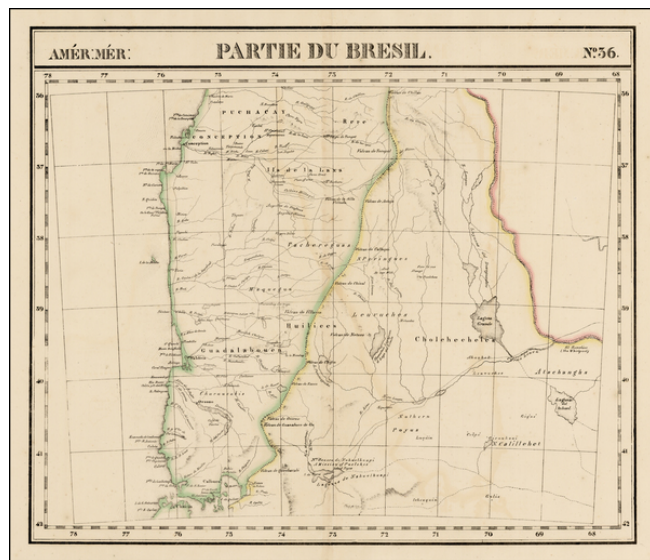

**Barry Lawrence Ruderman  
Antique Maps Inc.**

7407 La Jolla Boulevard  
La Jolla, CA 92037

www.raremaps.com

(858) 551-8500  
blr@raremaps.com

**Amer. Mer. No. 36. Partie Du Bresil [and Chili]**

**Stock#:** 10064  
**Map Maker:** Vandermaelen  
**Date:** 1825  
**Place:** Brussels  
**Color:** Hand Colored  
**Condition:** VG  
**Size:** 20 x 18 inches  
**Price:** SOLD

**Description:**

Highly detailed regional map, extending from Chaco and Puchacay on the Pacific Coast to Laguna del tehuel, Laguna Grande, and the Cholehecheles region. The cities of Concepcion and Valdivia are shown.