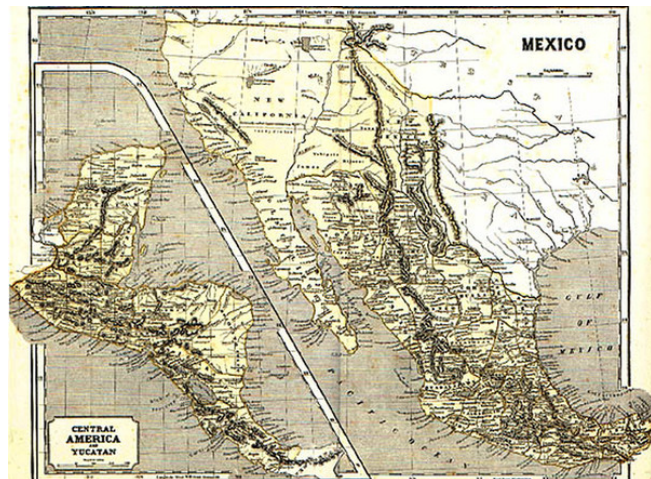

Barry Lawrence Ruderman Antique Maps Inc.

7407 La Jolla Boulevard
La Jolla, CA 92037

www.raremaps.com

(858) 551-8500
blr@raremaps.com

Mexico

Stock#: 1004
Map Maker: Morse & Breese
Date: 1842
Place: New York
Color: Hand Colored
Condition: VG
Size: 15 x 12 inches
Price: SOLD

Description:

Large inset of Central America & the Yucatan. Shows CA missions. Texas is a republic. American Fur Depot at Salt Lake and river from Salt Lake (2 shown) to San Francisco shown. Colorado R. shown extending to Rockies. Nice detail in New Mexico.