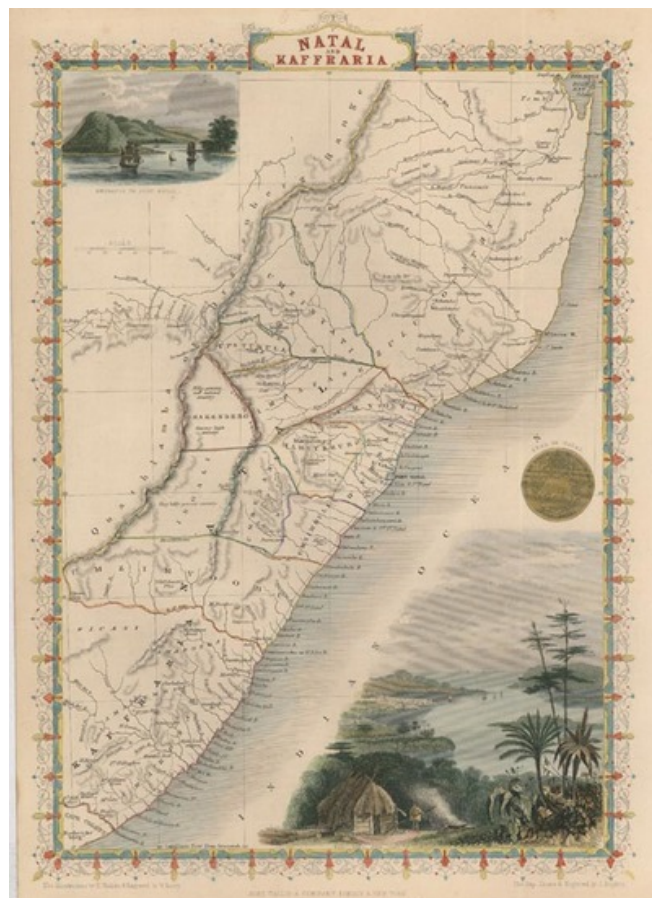

Barry Lawrence Ruderman Antique Maps Inc.

7407 La Jolla Boulevard
La Jolla, CA 92037

www.raremaps.com

(858) 551-8500
blr@raremaps.com

Natal and Kaffraria

Stock#: 10028
Map Maker: Tallis
Date: 1851
Place: London
Color: Hand Colored
Condition: VG+
Size: 13 x 9.5 inches
Price: SOLD

Description:

Striking full color example of this marvelous map. Decorative Vignettes of Entrance to Port Natal. Engraved for R. Montgomery Martin's Illustrated Atlas. Tallis was one of the last great decorative map makers. His maps are prized for the wonderful vignettes of indigenous scenes, people, etc. Remarkable color.