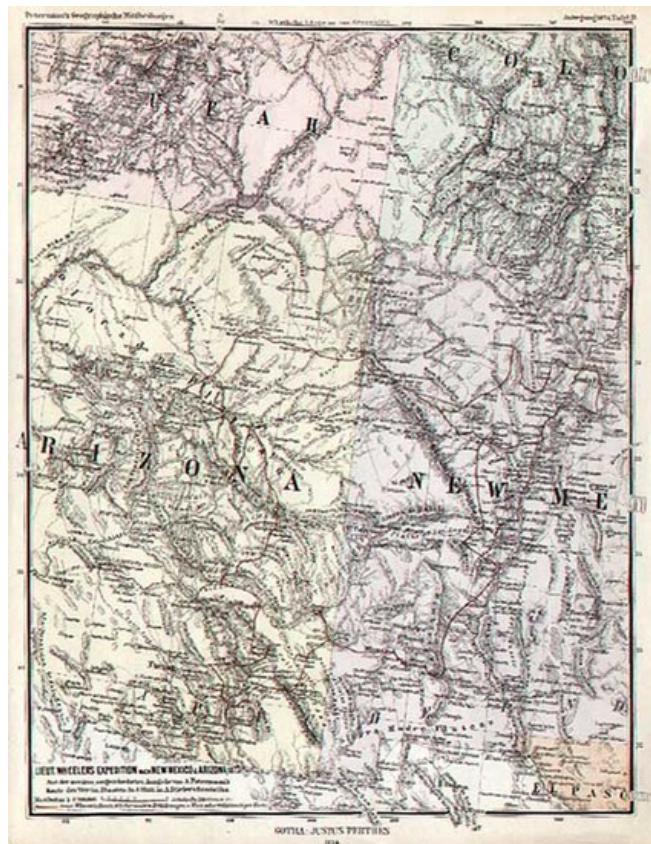

Barry Lawrence Ruderman Antique Maps Inc.

7407 La Jolla Boulevard
La Jolla, CA 92037

www.raremaps.com

(858) 551-8500
blr@raremaps.com

Lieut. Wheeler's Expedition Nach New-Mexico & Arizona, 1873

Stock#: 1000
Map Maker: Petermann
Date: 1874
Place: Gotha
Color: Color
Condition: VG+
Size: 9.5 x 7.5 inches
Price: SOLD

Description:

Scarce German map reporting the progress of the Wheeler Expedition, from Petermann's Geographische Mittheilungen. A remarkably detailed map, which includes Wheeler's route, towns, mountains, rivers, roads, wells, forts, Indian Villages, Indian Reservations, and a host of other early details. Quite possibly the most detailed map of the region published in Europe during this time period. Petermann's Geographical Bulletin compiled many of the great cartographic works of exploration during this period. The set is increasingly scarce and the individual maps appear only infrequently on the market.