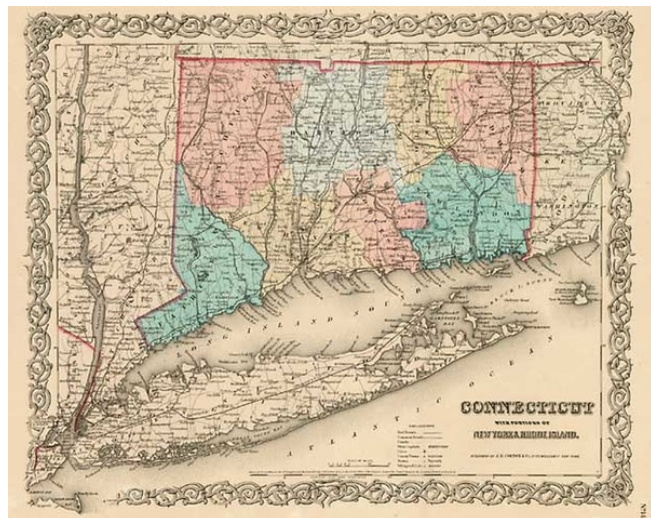

Barry Lawrence Ruderman Antique Maps Inc.

7407 La Jolla Boulevard
La Jolla, CA 92037

www.raremaps.com

(858) 551-8500
blr@raremaps.com

Connecticut with portions of New York & Rhode Island

Stock#: 0989
Map Maker: Colton
Date: 1855
Place: New York
Color: Hand Colored
Condition: VG+
Size: 15 x 13 inches
Price: SOLD

Description:

Very detailed map, hand colored by counties and showing cities, townships, railroads, waterways and common roads, including all of Long Island. Colored by Counties. From the first edition of JH Colton's Atlas. Wide margins. JH Colton was one of the pre-eminent American map publishing firms in the mid-19th Century.