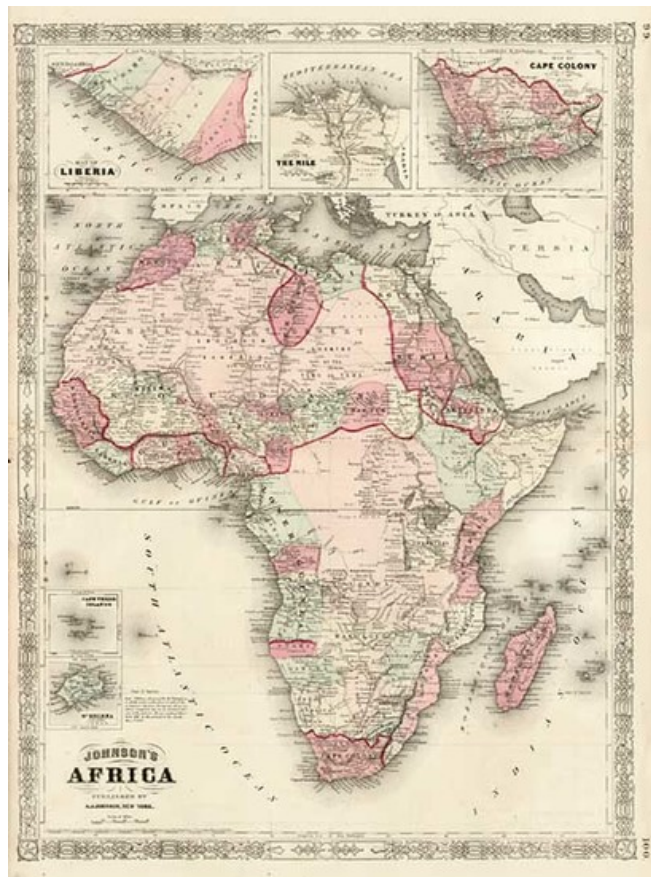

## Johnson's Africa

**Stock#:** 0985  
**Map Maker:** Johnson  
**Date:** 1865  
**Place:** New York  
**Color:** Hand Colored  
**Condition:** VG+  
**Size:** 24 x 17.5 inches  
**Price:** SOLD

### Description:

Attractive map of Africa with large vignettes of Cape Town and Port Natal and insets of St. Helena Island. Colored by countries and colonies, and showing towns, mountains, ports, islands, explorers routes and similar details. Decorative border.