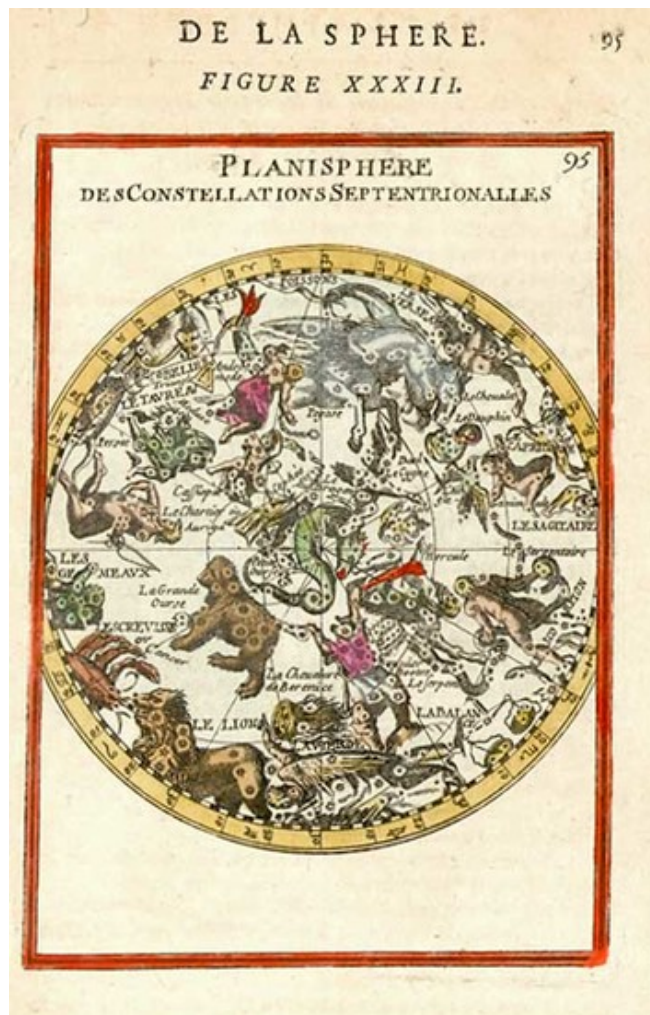

Barry Lawrence Ruderman Antique Maps Inc.

7407 La Jolla Boulevard
La Jolla, CA 92037

www.raremaps.com

(858) 551-8500
blr@raremaps.com

Planisphere Des Constellations Septentrionales

Stock#: 0957
Map Maker: Mallet
Date: 1683
Place: Paris
Color: Hand Colored
Condition: VG+
Size: 6 x 4 inches
Price: SOLD

Description:

Detailed map of the Constellations of the Northern Sky.

Detailed Condition: