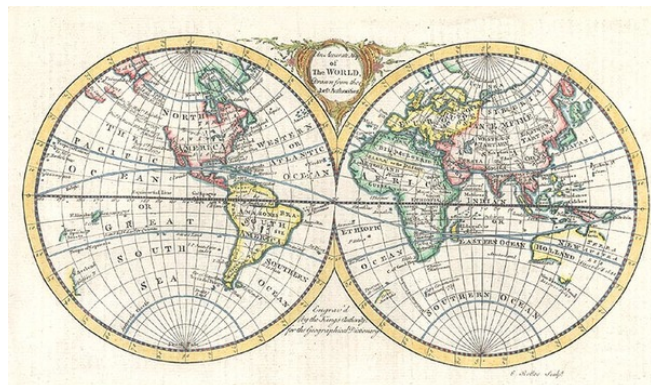

Barry Lawrence Ruderman Antique Maps Inc.

7407 La Jolla Boulevard
La Jolla, CA 92037

www.raremaps.com

(858) 551-8500
blr@raremaps.com

An Accurate Map of the World, Drawn from the best Authorities

Stock#: 0954
Map Maker: Rollos
Date: 1759
Place: London
Color: Hand Colored
Condition: VG+
Size: 11 x 6 inches
Price: SOLD

Description:

Decorative map of the world, which includes a number of mythical and still unknown areas. The map predates Cook's discoveries in the Pacific and along the NW Coast of America. The incomplete Australia and New Zealand and NW Coast of America are of particular note, along with the blank area in the Pacific NW. The map includes the earliest dissemination of the Russian Discoveries in the North Pacific by Tchirikow and others. A nice example in attractive full color on nice thick paper.