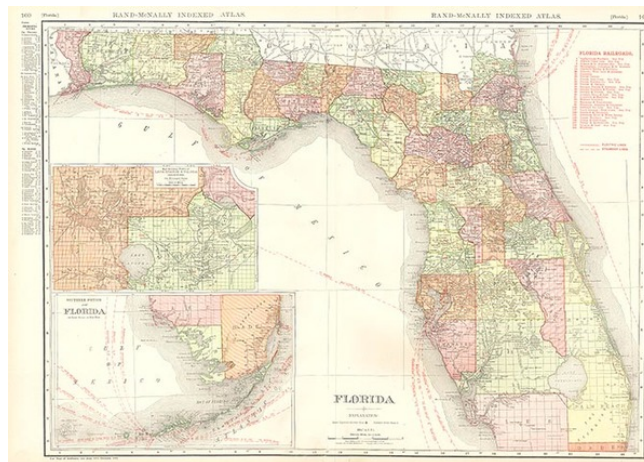

Barry Lawrence Ruderman Antique Maps Inc.

7407 La Jolla Boulevard
La Jolla, CA 92037

www.raremaps.com

(858) 551-8500
blr@raremaps.com

Florida

Stock#: 0948
Map Maker: Rand McNally & Company
Date: 1911
Place: Chicago
Color: Color
Condition: VG+
Size: 25 x 19 inches
Price: SOLD

Description:

Detailed map of Florida, colored by counties. Includes large inset of Lake Orange and Volusia Counties and of Southern Florida and the keys. Includes a table listing approximately 30 railroads then in operation in Florida, along with Electric Lines and Steamship Lines. The Florida East Coast Railroad line reaches Key West. Tremendous early detail.