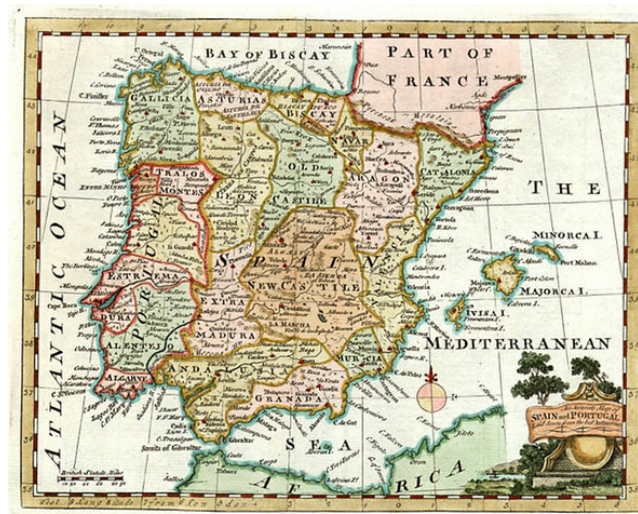

## An Accurate Map of Spain and Portugal. Laid down from the best Authorities

**Stock#:** 0888  
**Map Maker:** Guthrie  
**Date:** 1785  
**Place:** London  
**Color:** Hand Colored  
**Condition:** VG+  
**Size:** 9 x 7 inches  
**Price:** SOLD

### Description:

Decorative regional map, colored by geographical regions. Includes Minorca, Majorca and Ivisa. Large decorative title cartouche and compass rose. Guthries Geographical Grammar was one of the most popular English Language geographies in the later part of the 19th Century and was republished in over 30 editions, in London, Dublin and Philadelphia.