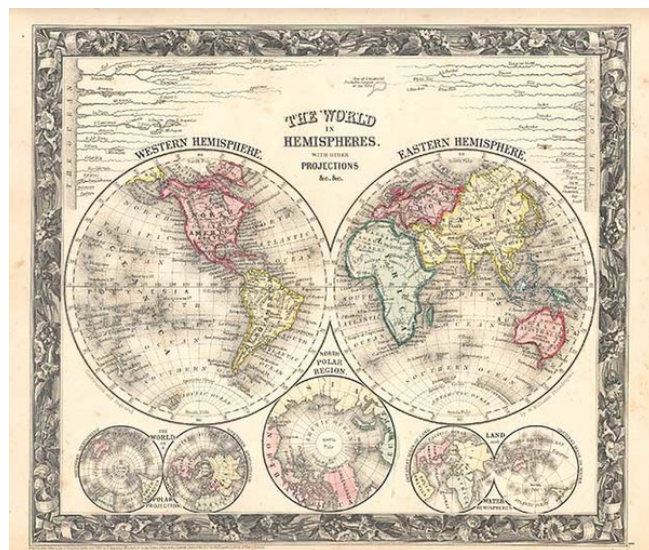

## The World In Hemispheres. With Other Projections &c. &c.

**Stock#:** 0860  
**Map Maker:** Mitchell Jr.  
**Date:** 1860  
**Place:** Philadelphia  
**Color:** Hand Colored  
**Condition:** VG  
**Size:** 14 x 11 inches  
**Price:** SOLD

### Description:

Striking dark impression of the rare first edition of Mitchell's double hemisphere map of the world. Includes smaller polar projections and a comparative rivers chart. A nice decorative double hemisphere map. SA Mitchell Jr. acquired his father's former business from DeSilver in 1860 and relaunched a very successful atlas publishing business which survived another 20+ years, before licensing and selling off much of his inventory and rights.