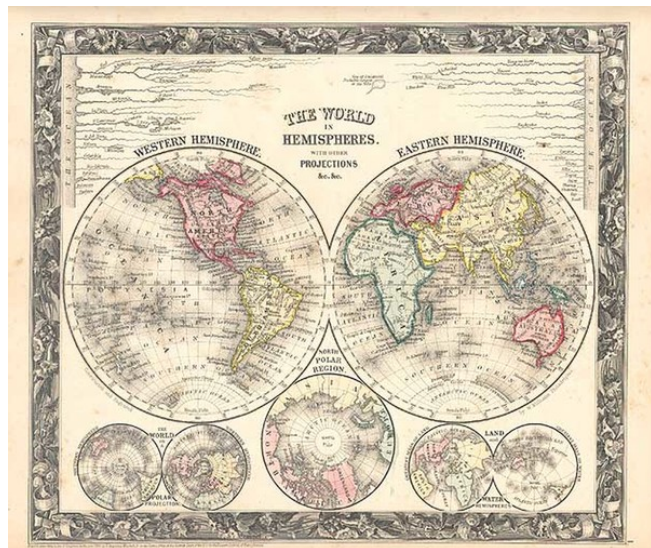

Barry Lawrence Ruderman Antique Maps Inc.

7407 La Jolla Boulevard
La Jolla, CA 92037

www.raremaps.com

(858) 551-8500
blr@raremaps.com

The World In Hemispheres. With Other Projections &c. &c.

Stock#: 0860
Map Maker: Mitchell Jr.
Date: 1860
Place: Philadelphia
Color: Hand Colored
Condition: VG
Size: 14 x 11 inches
Price: SOLD

Description:

Striking dark impression of the rare first edition of Mitchell's double hemisphere map of the world. Includes smaller polar projections and a comparative rivers chart. A nice decorative double hemisphere map. SA Mitchell Jr. acquired his father's former business from DeSilver in 1860 and relaunched a very successful atlas publishing business which survived another 20+ years, before licensing and selling off much of his inventory and rights.