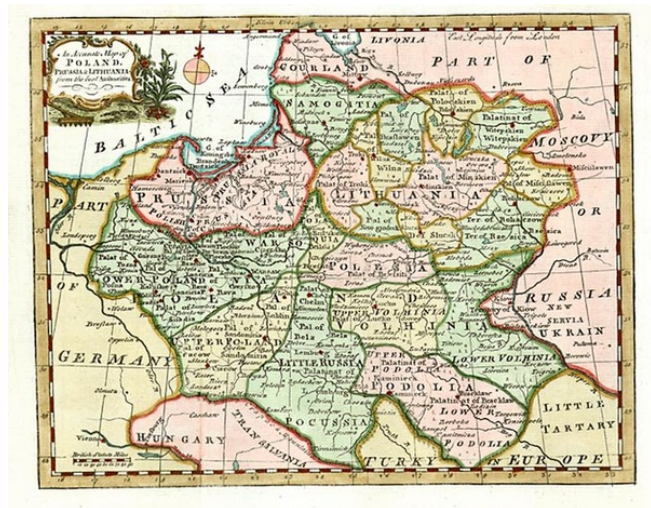

Barry Lawrence Ruderman Antique Maps Inc.

7407 La Jolla Boulevard
La Jolla, CA 92037

www.raremaps.com

(858) 551-8500
blr@raremaps.com

An Accurate Map of Poland, Prussia & Lithuania, from the best Authorities

Stock#: 0857
Map Maker: Guthrie
Date: 1785
Place: London
Color: Hand Colored
Condition: VG+
Size: 9 x 7 inches
Price: SOLD

Description:

Decorative regional map, colored by geographical regions. Large decorative title cartouche and compass rose. Guthrie's Geographical Grammar was one of the most popular English Language geographies in the later part of the 19th Century and was republished in over 30 editions, in London, Dublin and Philadelphia.