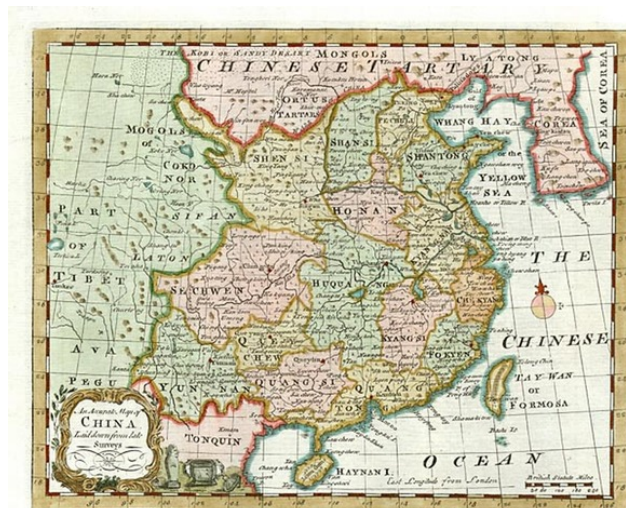

Barry Lawrence Ruderman Antique Maps Inc.

7407 La Jolla Boulevard
La Jolla, CA 92037

www.raremaps.com

(858) 551-8500
blr@raremaps.com

An Accurate Map of China. Laid down from the best Authorities

Stock#: 0854
Map Maker: Guthrie
Date: 1785
Place: London
Color: Hand Colored
Condition: VG+
Size: 9 x 7 inches
Price: SOLD

Description:

Detailed map of China and Korea, colored by provinces. Shows Formosa. Extends west to Tibet. Large decorative title cartouche and compass rose. Guthrie's Geographical Grammar was one of the most popular English Language geographies in the later part of the 19th Century and was republished in over 30 editions, in London, Dublin and Philadelphia.