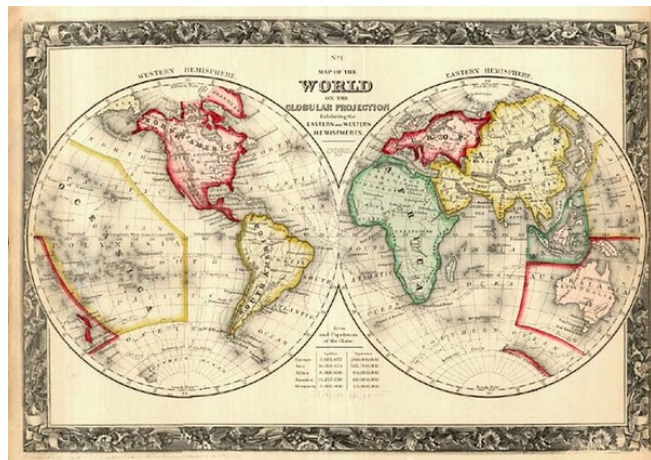

Barry Lawrence Ruderman Antique Maps Inc.

7407 La Jolla Boulevard
La Jolla, CA 92037

www.raremaps.com

(858) 551-8500
blr@raremaps.com

Map of the World on the Globular Projection...

Stock#: 0810
Map Maker: Mitchell Jr.
Date: 1860
Place: Philadelphia
Color: Hand Colored
Condition: VG
Size: 15 x 10.5 inches
Price: SOLD

Description:

True first edition of Mitchell's map of the world, from the New General Atlas. Includes a dark attractive impression of this scarce early Mitchell border. Narrow left and right margin, as issued.