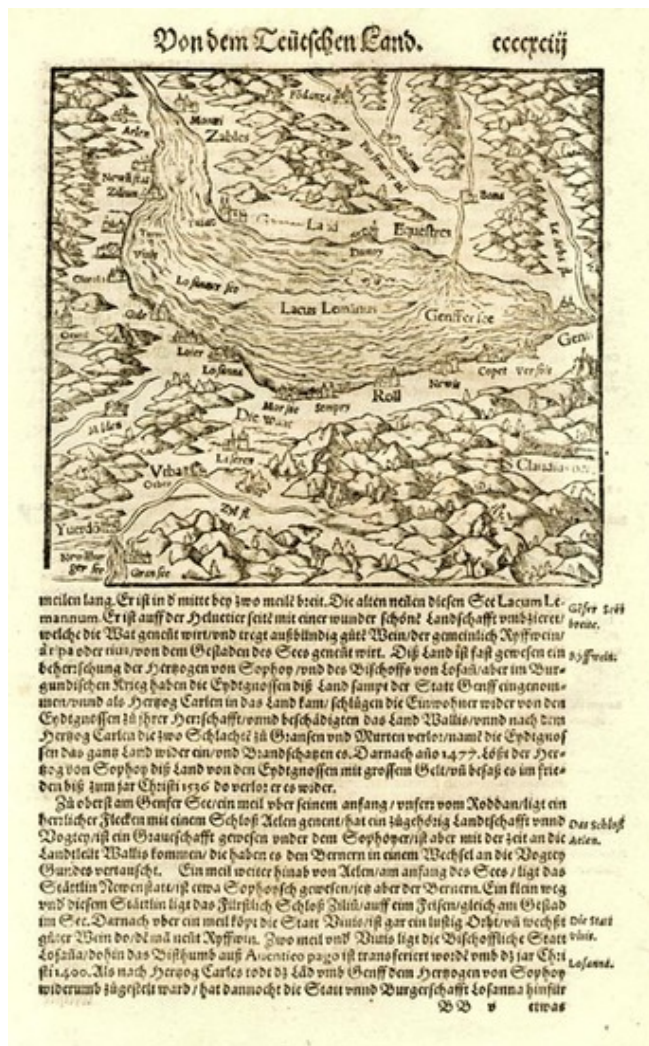

Barry Lawrence Ruderman Antique Maps Inc.

7407 La Jolla Boulevard
La Jolla, CA 92037

www.raremaps.com

(858) 551-8500
blr@raremaps.com

[Lacus Lemanus]

Stock#: 0757
Map Maker: Munster
Date: 1579
Place: Basle
Color: Uncolored
Condition: VG+
Size: 6.5 x 6 inches
Price: SOLD

Description:

Detailed map of the region centered on Lake Geneva. Extends to the Zyl River and Yuerdo. Shows Fodanza, Bona and S. Claudius berg. Munster's Cosmography was one of the most influential geographical works of the 16th Century. It was published in a number of editions over a half century and was continuously revised and updated to include new illustrations and updated information.