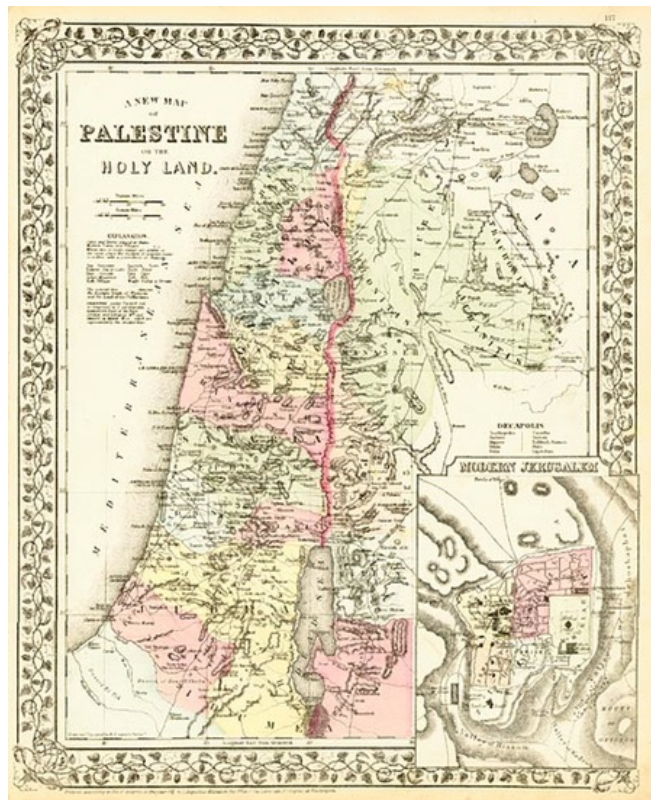

**Barry Lawrence Ruderman
Antique Maps Inc.**

7407 La Jolla Boulevard
La Jolla, CA 92037

www.raremaps.com

(858) 551-8500
blr@raremaps.com

A New Map of Palestine or the Holy Land

Stock#: 0753
Map Maker: Mitchell Jr.
Date: 1881
Place: Philadelphia
Color: Hand Colored
Condition: VG
Size: 14 x 11.5 inches
Price: SOLD

Description:

Marvelous map of Palestine, colored by tribes, with a large inset of Modern Jerusalem. Detailed key with biblical geographical notes. Wonderful map of the Holy Land based upon biblical information.