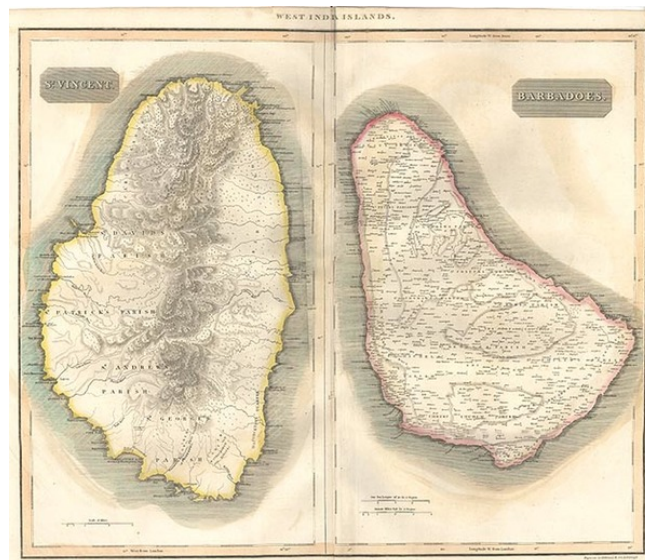

## St. Vincent [and] Barbadoes

**Stock#:** 0717  
**Map Maker:** Thomson  
**Date:** 1814  
**Place:** Edinburgh  
**Color:** Hand Colored  
**Condition:** VG  
**Size:** 23 x 19.5 inches  
**Price:** SOLD

### Description:

Detailed maps of the two islands, including topographical details, parishes, towns, rivers, bays, points, etc. Among the best obtainable large format maps of the two islands during the time period.