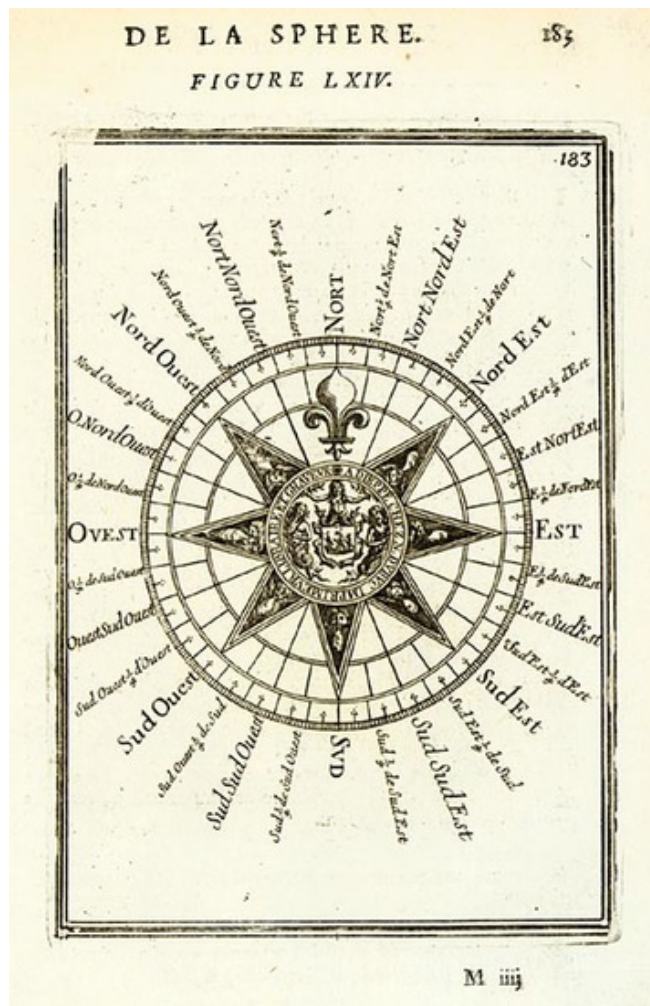

## [Compass Rose]

**Stock#:** 0695  
**Map Maker:** Mallet  
**Date:** 1683  
**Place:** Paris  
**Color:** Uncolored  
**Condition:** VG+  
**Size:** 6 x 4 inches  
**Price:** SOLD

### Description:

Striking 12 point compass rose, with 32 directions noted, ornate fleur d'lis, and a fascinating and unique interior embellishment in the interior of the rose, including 7 windheads, on in each of the 7 points other than the fleur d'lis One of the most interesting 17th Century Compass Roses.