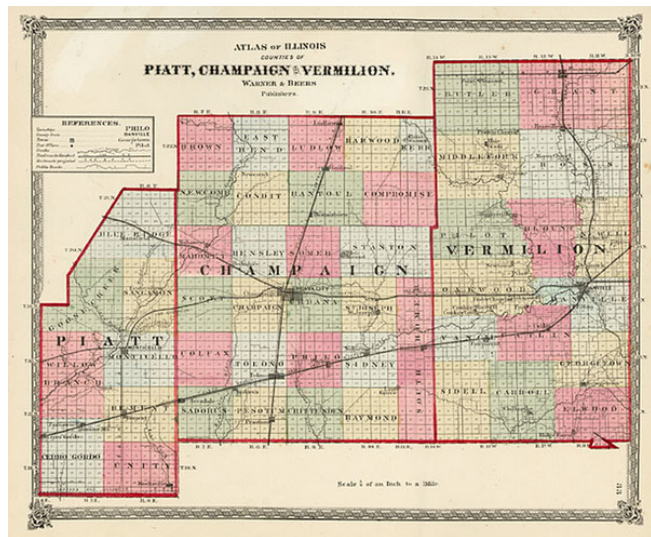

Barry Lawrence Ruderman Antique Maps Inc.

7407 La Jolla Boulevard
La Jolla, CA 92037

www.raremaps.com

(858) 551-8500
blr@raremaps.com

Counties of Piatt, Champaign and Vermilion

Stock#: 0684
Map Maker: Warner & Beers
Date: 1872
Place: Chicago
Color: Hand Colored
Condition: VG+
Size: 16.5 x 14 inches
Price: SOLD

Description:

Map of the 3 counties, colored by township, showing surveys, county seats, towns, post offices, creeks, railroads, proposed railroads and public roads.

Detailed Condition: