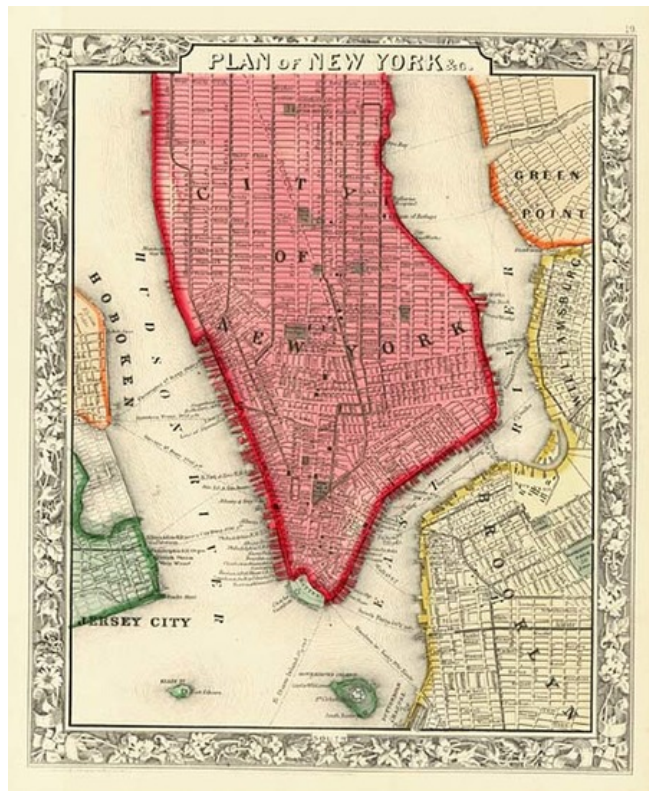

## Plan of New York &c.

**Stock#:** 0674  
**Map Maker:** Mitchell Jr.  
**Date:** 1862  
**Place:** Philadelphia  
**Color:** Hand Colored  
**Condition:** VG+  
**Size:** 13.5 x 10.5 inches  
**Price:** SOLD

### Description:

Detailed map of Manhattan, and parts of Brooklyn, Greenpoint, Williamsburg, Hoboken and Jersey City, showing multiple ferry lines, streets, public buildings etc. A nice wide margin example of this attractive map of NYC.