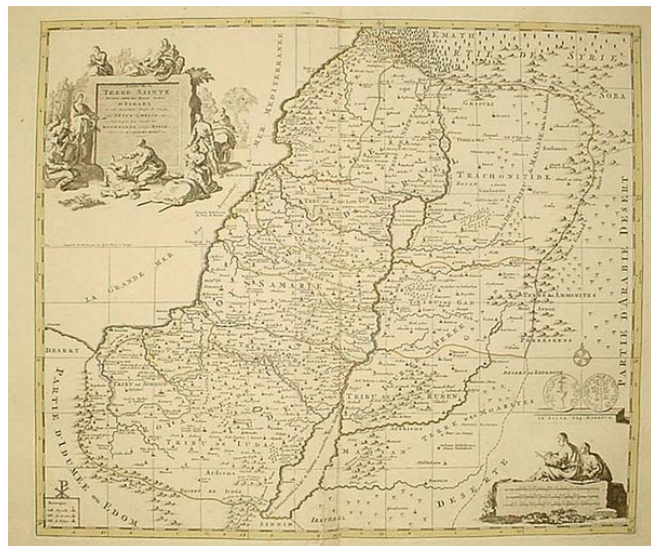

## Carte de la Terre Sainte Divisee selon les Douze Tribus D'Israel...

**Stock#:** 0604  
**Map Maker:** Covens & Mortier  
**Date:** 1740  
**Place:** Amsterdam  
**Color:** Outline Color  
**Condition:** VG  
**Size:** 19 x 16 inches  
**Price:** SOLD

### Description:

Detailed map of the Holy Land, with two large cartouches. A bit of minor damage at the centerfold, else a nice example, with wide margins.