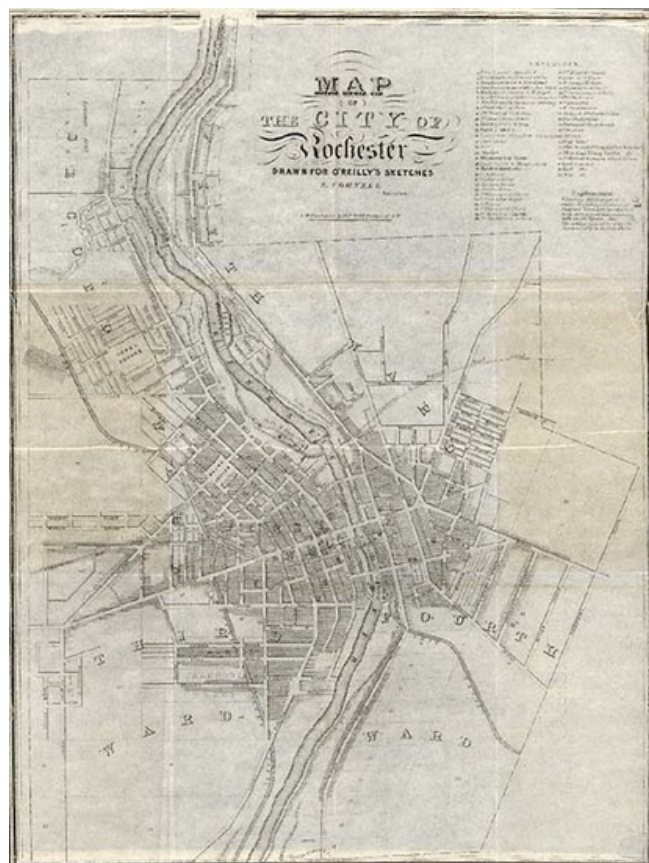

**Barry Lawrence Ruderman  
Antique Maps Inc.**

7407 La Jolla Boulevard  
La Jolla, CA 92037

www.raremaps.com

(858) 551-8500  
blr@raremaps.com

---

**Map of the City of Rochester Drawn For O'Reilly's Sketches**

**Stock#:** 0523  
**Map Maker:** Cornell & Graham  
**Date:** 1835  
**Place:** New York  
**Color:** Uncolored  
**Condition:** VG  
**Size:** 14.5 x 19.5 inches  
**Price:** SOLD

**Description:**

Scarce city map of Rochester, from Henry O'Reilley's 16 "Rochester". Howes 122. Shows wards, buildings (48 named in Reference Table), streets, Rochester & Auburn Railroad, Mills & Factories & early land tracts. Short tear expertly repaired on verso.