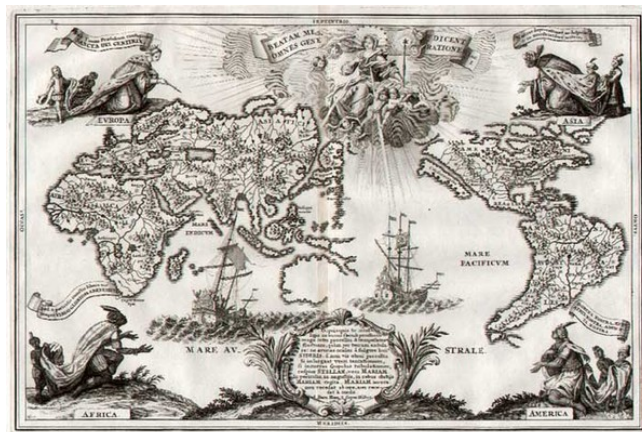

Barry Lawrence Ruderman Antique Maps Inc.

7407 La Jolla Boulevard
La Jolla, CA 92037

www.raremaps.com

(858) 551-8500
blr@raremaps.com

Beatam Medicent Omens Generatione [Map of the World, centered on the Pacific Ocean]

Stock#: 0517
Map Maker: Scherer
Date: 1703
Place: Munich
Color: Uncolored
Condition: VG+
Size: 14 x 9.5 inches
Price: SOLD

Description:

Richly engraved decorative map of the world, centered on the Pacific and showing an incomplete Australia and New Guinea, leaving open the prospect that the two are connected. California is shown as an island with a very distinctive Northwest Passage. Japan is shown in the projection unique to Scherer. The treatment of SE Asia and the Indian subcontinent is based upon contemporary Jesuit reports. The reports of the early Jesuits and French are in evidence in the Great Lakes and Mississippi Valley regions. Two large sailing ships, four representations of the Continents as women and two large decorative cartouches. The engraving work and imagery in Scherer's maps is unsurpassed. A nice example of this highly desirable map.