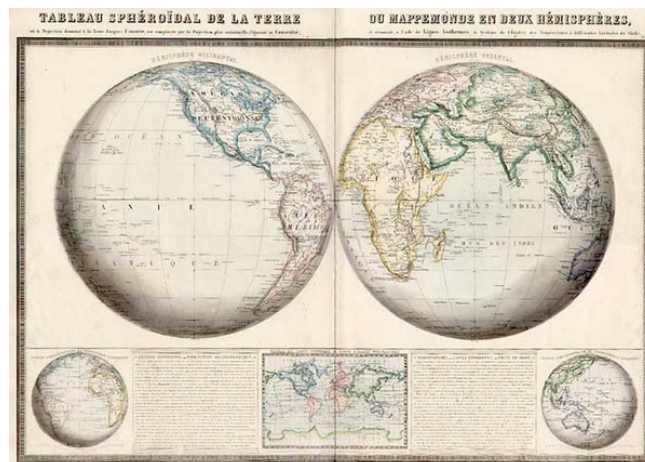

Barry Lawrence Ruderman Antique Maps Inc.

7407 La Jolla Boulevard
La Jolla, CA 92037

www.raremaps.com

(858) 551-8500
blr@raremaps.com

Tableau Spheroidal De La Terre Ou Mappemonde En Deux Hemispheres...

Stock#: 0493
Map Maker: Garnier
Date: 1861
Place: Paris
Color: Hand Colored
Condition: VG+
Size: 28 x 20 inches
Price: SOLD

Description:

Scarce large format decorative world map, illustrating the world on a Concave projection, with several smaller hemispheres and world maps below. Garnier's maps are prized for their striking and unique appearance and elegant wash colors.