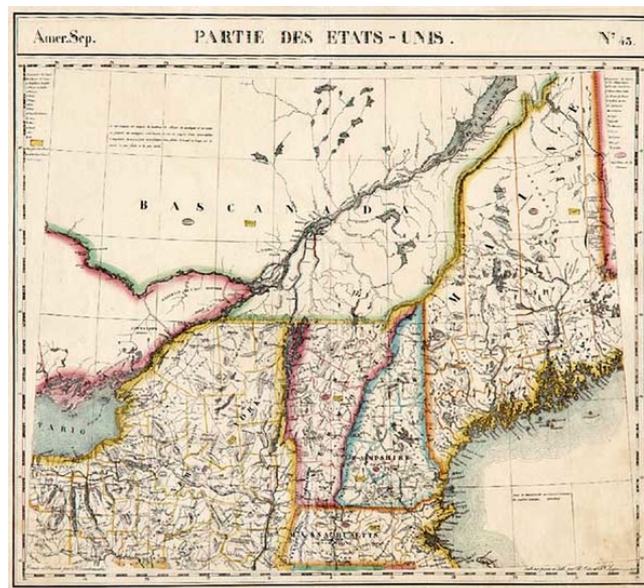

**Barry Lawrence Ruderman  
Antique Maps Inc.**

7407 La Jolla Boulevard  
La Jolla, CA 92037

www.raremaps.com

(858) 551-8500  
blr@raremaps.com

---

**Amer. Sep. No. 43 Partie Des Etats-Unis. [New England and New York]**

**Stock#:** 0491  
**Map Maker:** Vandermaelen  
**Date:** 1825  
**Place:** Brussels  
**Color:** Hand Colored  
**Condition:** VG  
**Size:** 20 x 18 inches  
**Price:** SOLD

**Description:**

Scarce and highly detailed regional map, showing counties, towns, roads, rivers, lakes, mountains, islands, canals, etc. Vandermaelen's work is without peer. He set out to produce the first uniform scale atlas of the world. In fact, each of his maps can be joined as globe gores, to form an immense globe. Cartographically, the atlas is a magnificent highly detailed work, pulling together the best information for indigenous sources. This A nice example of this striking map.