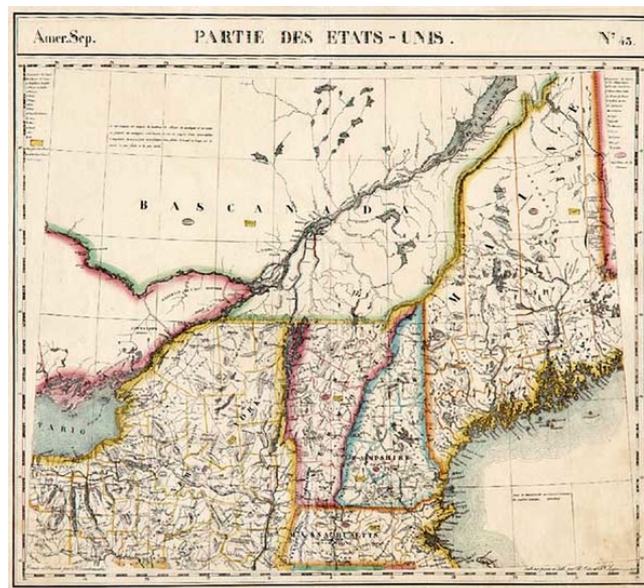

## Amer. Sep. No. 43 Partie Des Etats-Unis. [New England and New York]

**Stock#:** 0491  
**Map Maker:** Vandermaelen  
**Date:** 1825  
**Place:** Brussels  
**Color:** Hand Colored  
**Condition:** VG  
**Size:** 20 x 18 inches  
**Price:** SOLD

### Description:

Scarce and highly detailed regional map, showing counties, towns, roads, rivers, lakes, mountains, islands, canals, etc. Vandermaelen's work is without peer. He set out to produce the first uniform scale atlas of the world. In fact, each of his maps can be joined as globe gores, to form an immense globe. Cartographically, the atlas is a magnificent highly detailed work, pulling together the best information for indigenous sources. This A nice example of this striking map.