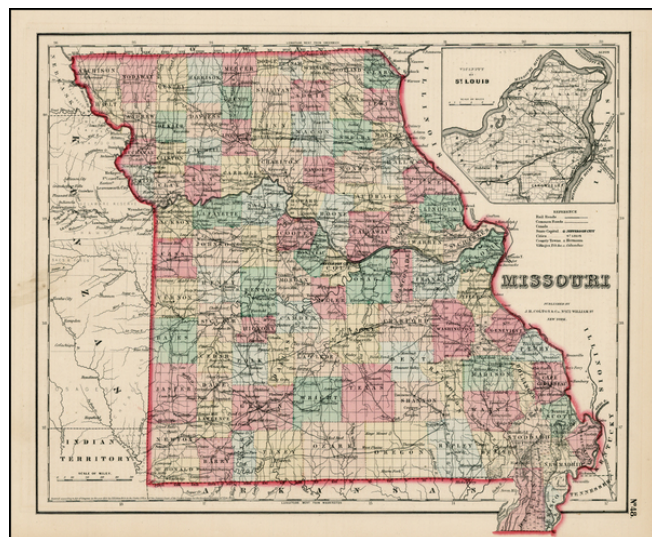

Barry Lawrence Ruderman Antique Maps Inc.

7407 La Jolla Boulevard
La Jolla, CA 92037

www.raremaps.com

(858) 551-8500
blr@raremaps.com

Missouri

Stock#: 0446
Map Maker: Colton
Date: 1855
Place: New York
Color: Hand Colored
Condition: VG+
Size: 15 x 13 inches
Price: SOLD

Description:

Detailed map with decorative border. Coloured by counties and showing roads, railroads, towns, townships, post offices, rivers, lakes, stations and a host of other details. Inset of St. Louis vicinity in upper right corner. From an early edition of JH Colton's Atlas. Wide margins. JH Colton was one of the pre-eminent American map publishing firms in the mid-19th Century.