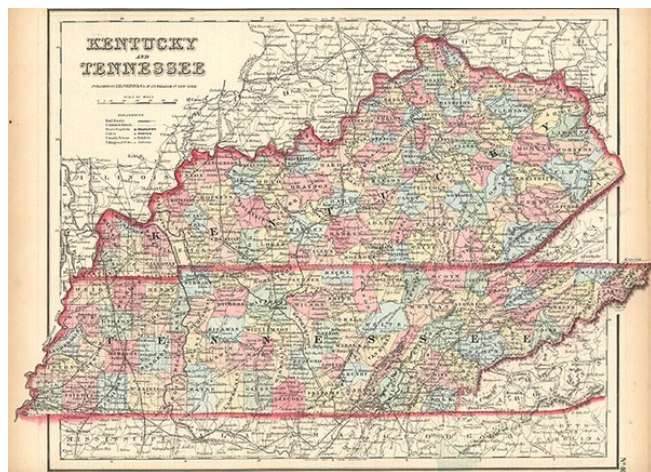

Barry Lawrence Ruderman Antique Maps Inc.

7407 La Jolla Boulevard
La Jolla, CA 92037

www.raremaps.com

(858) 551-8500
blr@raremaps.com

Kentucky and Tennessee

Stock#: 0437
Map Maker: Colton
Date: 1857
Place: New York
Color: Hand Colored
Condition: VG+
Size: 15 x 12 inches
Price: SOLD

Description:

Detailed map, colored by counties and showing roads, railroads, towns, rivers, lakes, stations and a host of other details. JH Colton was one of the pre-eminent American map publishing firms in the mid-19th Century.