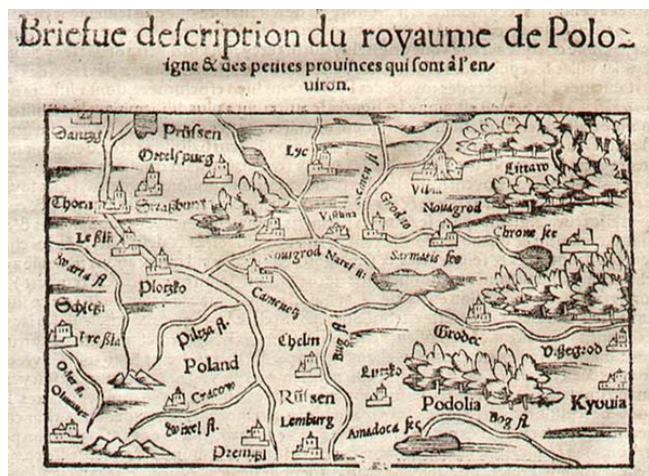

Barry Lawrence Ruderman Antique Maps Inc.

7407 La Jolla Boulevard
La Jolla, CA 92037

www.raremaps.com

(858) 551-8500
blr@raremaps.com

Briefue Description du royaume de Poloigne & des petites provinces qui sond a l'environ

Stock#: 0412
Map Maker: Munster
Date: 1550
Place: Basle
Color: Uncolored
Condition: VG+
Size: 5.5 x 3.5 inches
Price: SOLD

Description:

Regional map extending from Dantzig to the Oder to Kiev and Vilna, centered on Poland, from a French edition of Munster's Cosmography. On larger sheet with text.