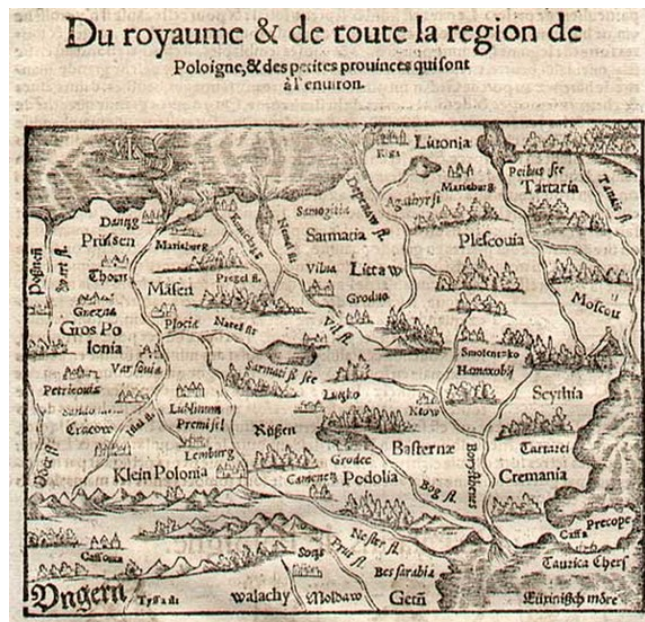

Barry Lawrence Ruderman Antique Maps Inc.

7407 La Jolla Boulevard
La Jolla, CA 92037

www.raremaps.com

(858) 551-8500
blr@raremaps.com

Du royaume & de toute la region de Poloigne & des petits provinces qui sont a l'enivron

Stock#: 0411
Map Maker: Munster
Date: 1550
Place: Basle
Color: Uncolored
Condition: VG
Size: 6 x 5 inches
Price: SOLD

Description:

Regional map extending from Posnen and the Oder to Hungary, Walachy, Moldaw and th Blac Sea and extending north to include Moscow and Latvia, centered on Poland, from a French edition of Munster's Cosmography. On larger sheet with text.