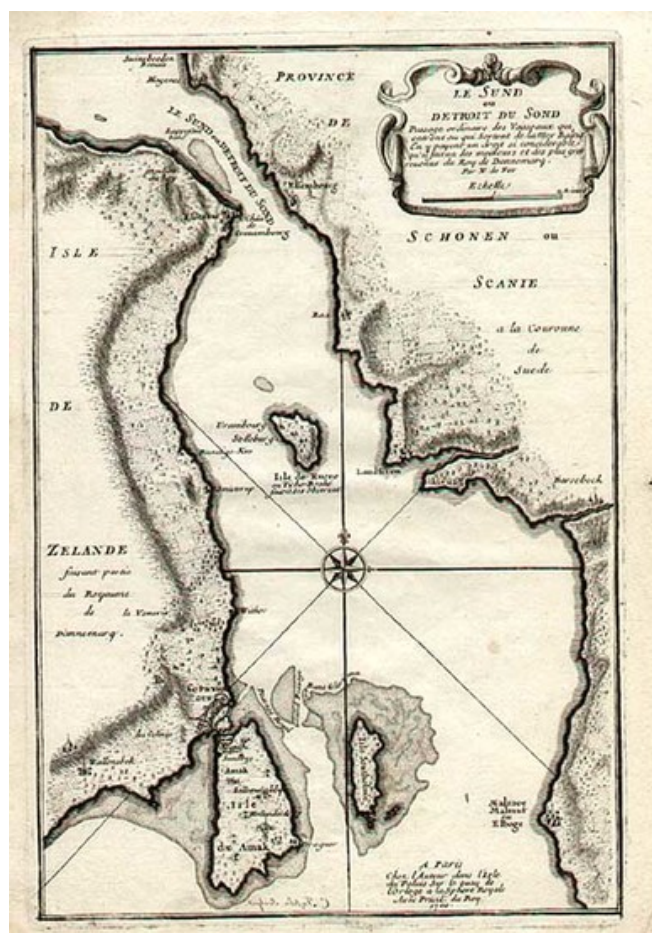

Barry Lawrence Ruderman Antique Maps Inc.

7407 La Jolla Boulevard
La Jolla, CA 92037

www.raremaps.com

(858) 551-8500
blr@raremaps.com

Le Sund ou Detroit Du Sond Passage ordinaire des Vaisseaux qui Sortent de la Mer Baltiqu...

Stock#: 0369
Map Maker: de Fer
Date: 1700
Place: Paris
Color: Uncolored
Condition: VG+
Size: 13 x 9.5 inches
Price: SOLD

Description:

Detailed map of the Sound separating Denmark and Sweden, showing a plan of Copenhagen, Wallensbek, Malmoe, Barsebeck, Lanseron, Smisteup, Withor, Raa, lseneur, Haenens and Elsembourg, with nice detail in the Isle De Amak, Isle Southolme and Isle de Huene. Dark impression of this fine map.