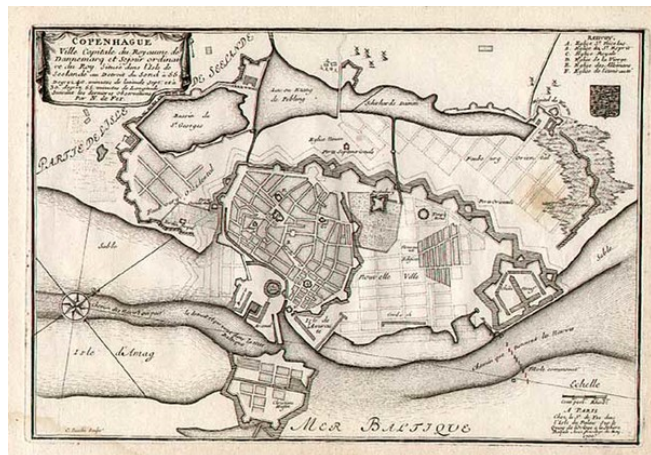

Barry Lawrence Ruderman Antique Maps Inc.

7407 La Jolla Boulevard
La Jolla, CA 92037

www.raremaps.com

(858) 551-8500
blr@raremaps.com

Copenhagen...1700

Stock#: 0363
Map Maker: de Fer
Date: 1700
Place: Paris
Color: Uncolored
Condition: VG+
Size: 13 x 9.5 inches
Price: SOLD

Description:

Striking plan of Copenhagen from the first edition of De Fer's Atlas Curiuex. Includes coast of arms and other nice details. Dark impression of the first edition of this fine map.

Detailed Condition: