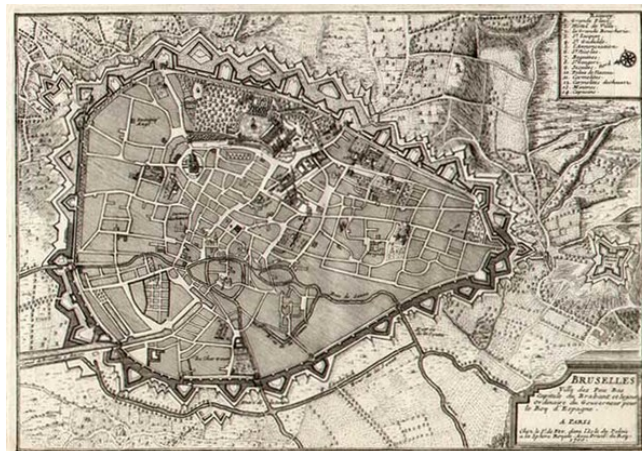

## Bruselles...1700

**Stock#:** 0350  
**Map Maker:** de Fer  
**Date:** 1700  
**Place:** Paris  
**Color:** Outline Color  
**Condition:** VG+  
**Size:** 13 x 9.5 inches  
**Price:** SOLD

### Description:

Detailed plan of Brussels, with key to major buildings and squares, etc. The walls of the city and major buildings appear quite clearly. Nice dark impression. From the first edition of De Fer's Atlas Curieux.