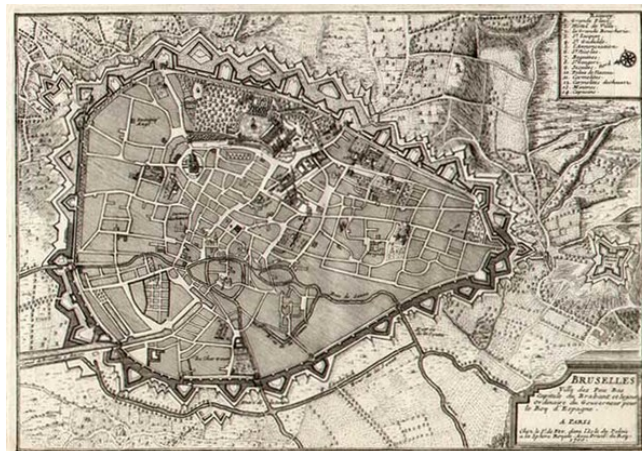

Barry Lawrence Ruderman Antique Maps Inc.

7407 La Jolla Boulevard
La Jolla, CA 92037

www.raremaps.com

(858) 551-8500
blr@raremaps.com

Bruselles...1700

Stock#: 0350
Map Maker: de Fer
Date: 1700
Place: Paris
Color: Outline Color
Condition: VG+
Size: 13 x 9.5 inches
Price: SOLD

Description:

Detailed plan of Brussels, with key to major buildings and squares, etc. The walls of the city and major buildings appear quite clearly. Nice dark impression. From the first edition of De Fer's Atlas Curieux.