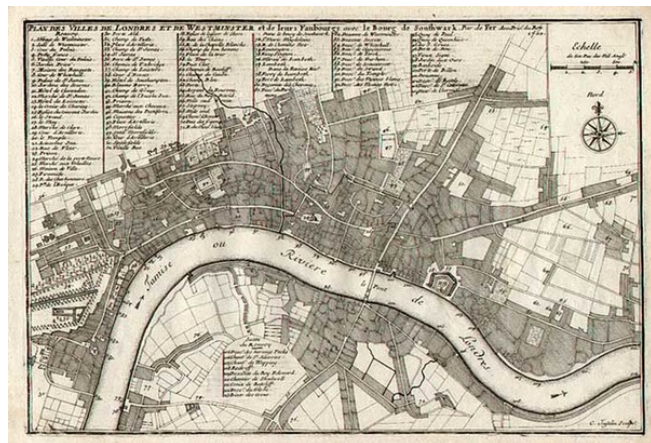

Barry Lawrence Ruderman Antique Maps Inc.

7407 La Jolla Boulevard
La Jolla, CA 92037

www.raremaps.com

(858) 551-8500
blr@raremaps.com

Plan Des Villes De Londres et de Westminster1700

Stock#: 0349
Map Maker: de Fer
Date: 1700
Place: Paris
Color: Outline Color
Condition: VG+
Size: 13 x 9.5 inches
Price: SOLD

Description:

A nice plan of London, which includes a key listing over 100 places on the map. Nice dark impression.
From the first edition of De Fer's Atlas Curieux.

Detailed Condition: