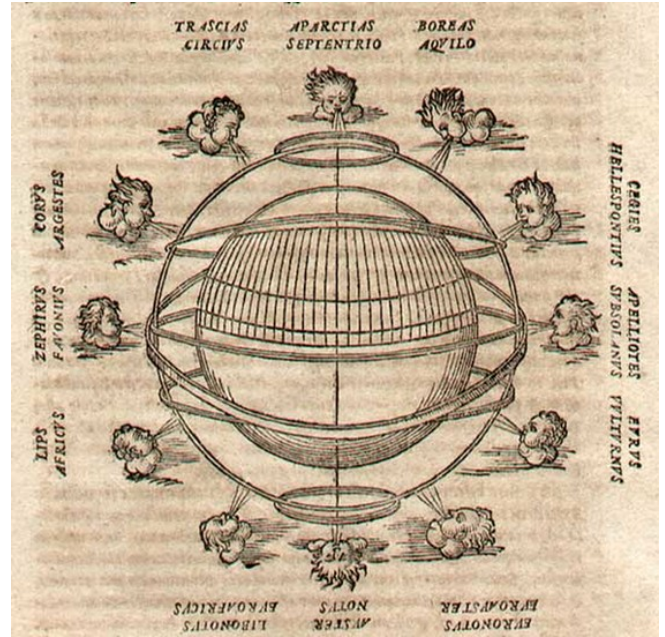

**Stock#:** 0337  
**Map Maker:** Magini  
**Date:** 1597  
**Place:** Venice  
**Color:** Uncolored  
**Condition:** VG  
**Size:** 4.5 x 4.5 inches  
**Price:** SOLD

**Description:**

Set of 12 windheads rings a projection of the earth, demonstrating a contemporary terrestrial model. The 12 windheads are each named. From the preliminary text of Magini's edition of Ptolemy, first published in 1597. Italian text above and below the image.