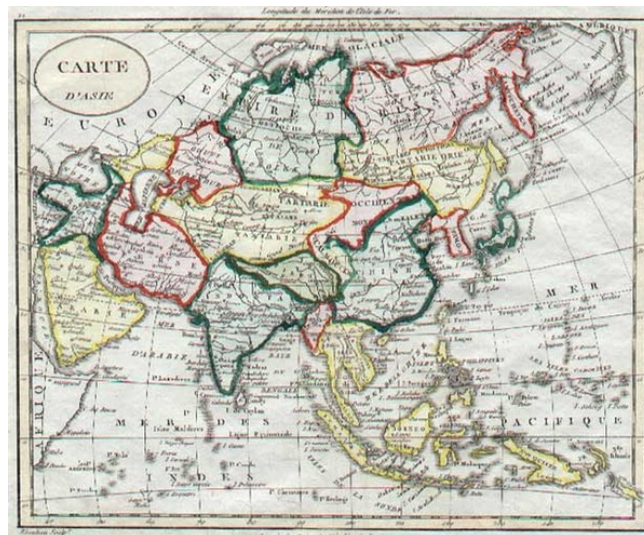

Barry Lawrence Ruderman Antique Maps Inc.

7407 La Jolla Boulevard
La Jolla, CA 92037

www.raremaps.com

(858) 551-8500
blr@raremaps.com

Carte d'Asie

Stock#: 0271
Map Maker: Blondeau
Date: 1790
Place: Paris
Color: Hand Colored
Condition: VG
Size: 10 x 8 inches
Price: SOLD

Description:

Elegant map of Asia and Western Oceania, extending to the Ladrones, Carolines, New Guinea and the Solomons.

Detailed Condition: