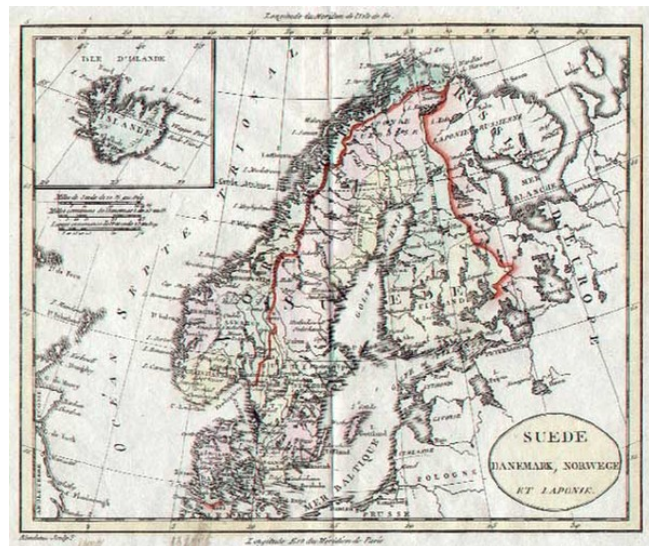

**Barry Lawrence Ruderman
Antique Maps Inc.**

7407 La Jolla Boulevard
La Jolla, CA 92037

www.raremaps.com

(858) 551-8500
blr@raremaps.com

Suede Danemark, Norwege et Laponie [with Large Iceland Inset]

Stock#: 0268
Map Maker: Blondeau
Date: 1790
Place: Paris
Color: Hand Colored
Condition: VG
Size: 10 x 8 inches
Price: SOLD

Description:

Striking and detailed map. Large inset of Iceland

Detailed Condition: