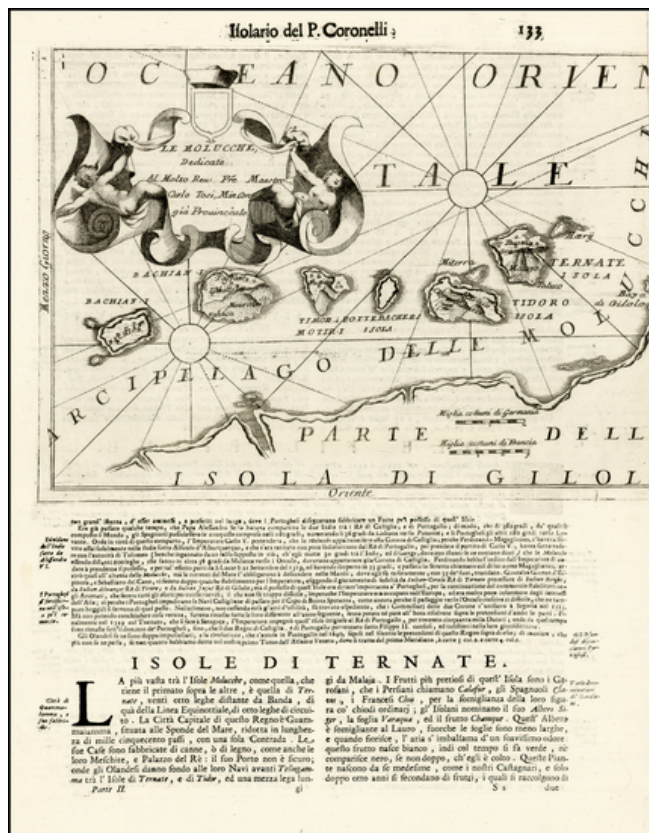

Barry Lawrence Ruderman Antique Maps Inc.

7407 La Jolla Boulevard
La Jolla, CA 92037

www.raremaps.com

(858) 551-8500
blr@raremaps.com

Le Molucche . . .

Stock#: 0255gh
Map Maker: Coronelli
Date: 1690
Place: Venice
Color: Uncolored
Condition: VG
Size: 12 x 9 inches
Price: \$ 145.00

Description:

Striking map of the Spice Islands, published in Venice.

The map provides detailed topographical image of the Spice Islands, including topography, towns, and fortifications, along with an elaborate cartouche and text below the image.

Detailed Condition:

Trimmed at right side of image, with loss of neatline and some map text