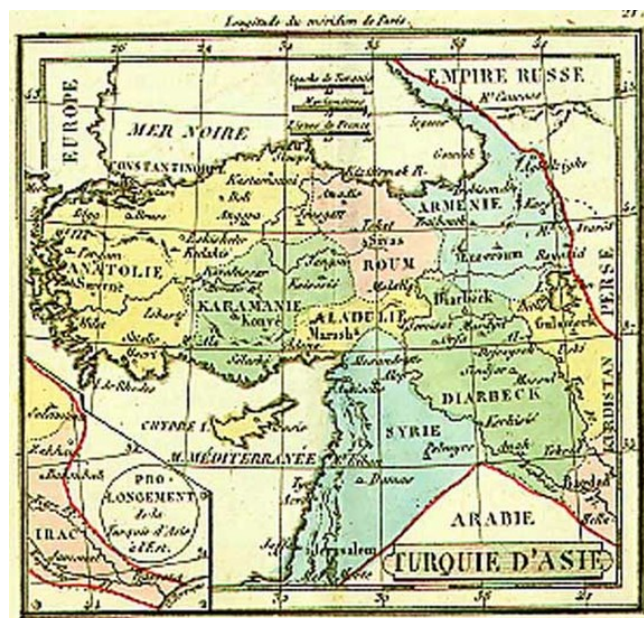

Barry Lawrence Ruderman Antique Maps Inc.

7407 La Jolla Boulevard
La Jolla, CA 92037

www.raremaps.com

(858) 551-8500
blr@raremaps.com

Turquie d'Asie

Stock#: 0234
Map Maker: Anonymous
Date: 1790 ?
Place:
Color: Hand Colored
Condition: VG+
Size: 6 x 5.5 inches
Price: SOLD

Description:

Small interesting and detailed map of region showing major cities and ports.

Detailed Condition: