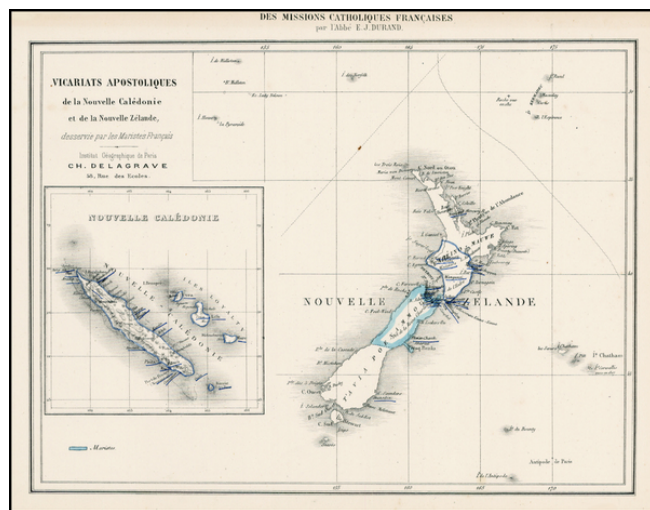

Stock#: 0221gh
Map Maker:
Date: 1870 circa
Place: Paris
Color: Color
Condition: VG+
Size: 14.5 x 8 inches
Price: \$221.00

Description:

Rare map showing the Franch Marist Missionaries activities in New Zealand and New Caledonia.