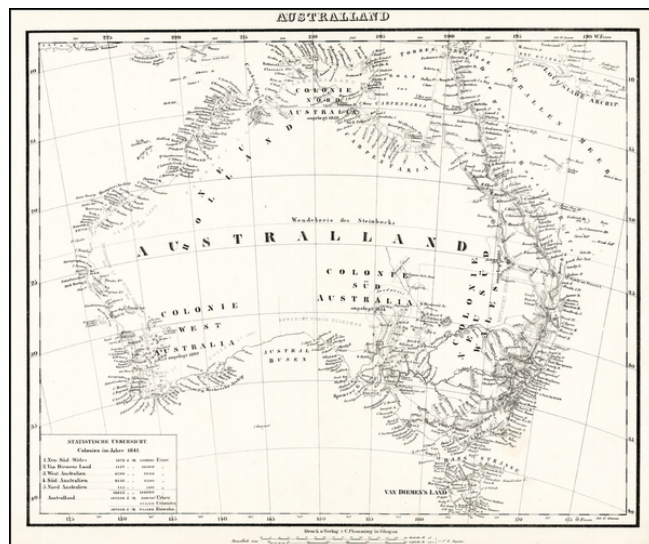

## Australland

**Stock#:** 0216gh  
**Map Maker:** Flemming  
**Date:** 1845 circa  
**Place:** Glogau  
**Color:** Uncolored  
**Condition:** VG  
**Size:** 15.5 x 13 inches  
**Price:** SOLD

### Description:

Excellent detailed map of Australia, showing the various colonies throughout the island, towns, mountains, rivers, islands, etc.

Includes a statistical population table and notes concerning the original discovery and colonization of the various regions, including De Witt, Tasman, Arnheims, Entdeckt Durch, Flinders, Nuyt, Leeuwin, Vlanmings, Edels, and Enderagts.