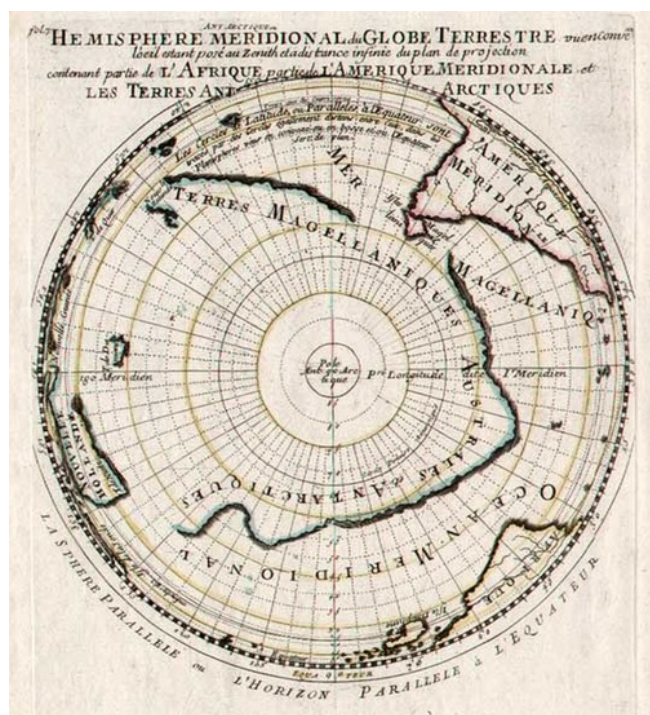

Barry Lawrence Ruderman Antique Maps Inc.

7407 La Jolla Boulevard
La Jolla, CA 92037

www.raremaps.com

(858) 551-8500
blr@raremaps.com

Hemisphere Meridional Du Globe Terrestre veu en convexe l'oeil estant pose au Zenith et a distance infinie du plan du projection

Stock#: 0216
Map Maker: Sanson
Date: 1704
Place: Paris
Color: Outline Color
Condition: VG
Size: 11 x 9 inches
Price: SOLD

Description:

Scarce projection of the Southern Hemisphere, including a mythical Terres Magellaniques to which New Zealand is attached, incomplete Australia, Van Dieman's Land (unconnected) as well as parts of Oceania and SE Asia. The southern portions of Africa and South America are also shown. An exceptionally scarce and interesting work. Tooley #1115. One of the more interesting maps in the early history of New Zealand.