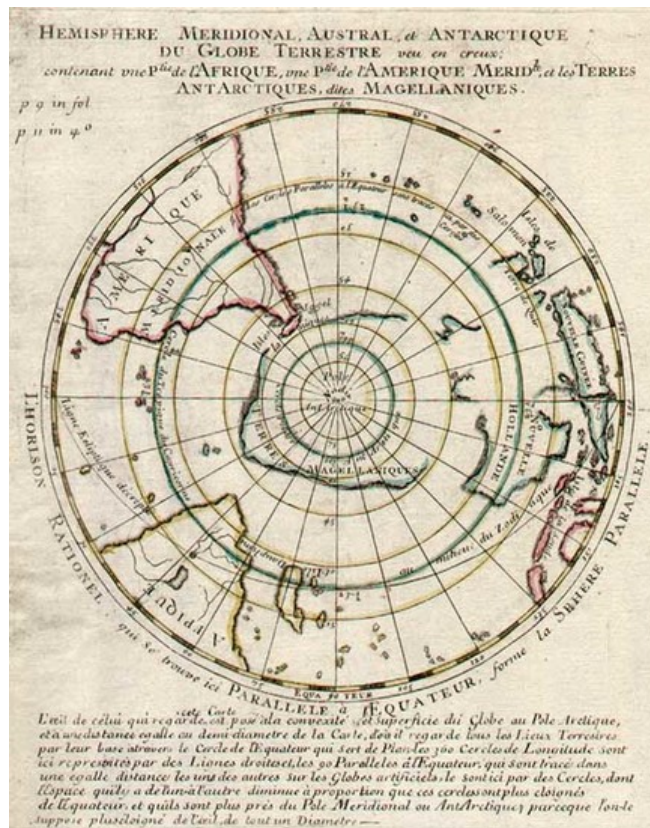

**Barry Lawrence Ruderman
Antique Maps Inc.**

7407 La Jolla Boulevard
La Jolla, CA 92037

www.raremaps.com

(858) 551-8500
blr@raremaps.com

**Hemisphere Meridional Austral, et Antarctique Du Globe Terrestre veu en creux
contenant une Partie de l'Afrique, une Partie de l'Amerique Meridle, et les Terres
Antarctiques..**

Stock#: 0209
Map Maker: Moullart-Sanson
Date: 1704
Place: Paris
Color: Outline Color
Condition: VG
Size: 11 x 9 inches
Price: SOLD

Description:

Scarce projection of the Southern Hemisphere, including a completely mythical Terres Magellaniques (Antarctica), very incomplete Australia, retaining a connection, if tentatively, to New Guinea, as well as portions of the Solomon Islands and parts of Oceania and SE Asia. The southern portions of Africa and South America are also shown. An exceptionally scarce and interesting work. Tooley #1116.