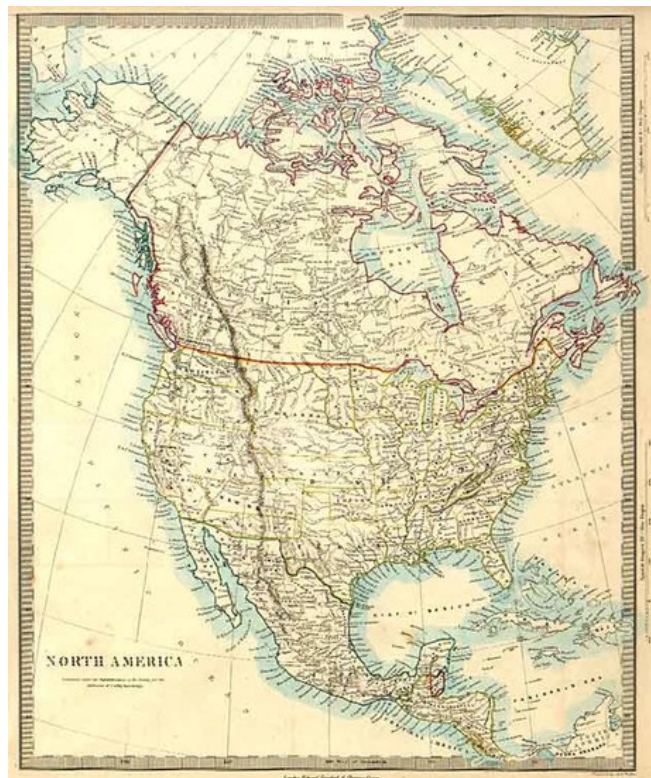

Barry Lawrence Ruderman Antique Maps Inc.

7407 La Jolla Boulevard
La Jolla, CA 92037

www.raremaps.com

(858) 551-8500
blr@raremaps.com

North America

Stock#: 0203
Map Maker: SDUK
Date: 1861
Place: London
Color: Hand Colored
Condition: VG
Size: 15 x 12.5 inches
Price: SOLD

Description:

Colored by country & state. Shows excellent early western territorial configuration, including NM above AZ (Baylor line), UT but no NV, "Kansas" with a "z", no CO, huge NE running to Canada, OR & WA extending to the Rockies, w/early Dakota.